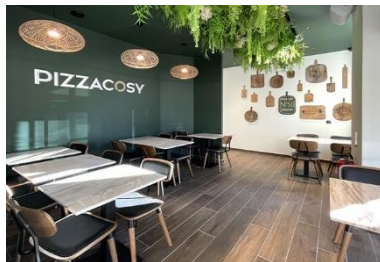

PIZZA COSY

67 Avenue Alsace Lorraine 38000 GRENOBLE
+33 (0)485 87 06 00
<https://pizzacosy.fr/pizzeria-grenoble-gare>
Pizzeria fast food
350 m – 4 min by foot