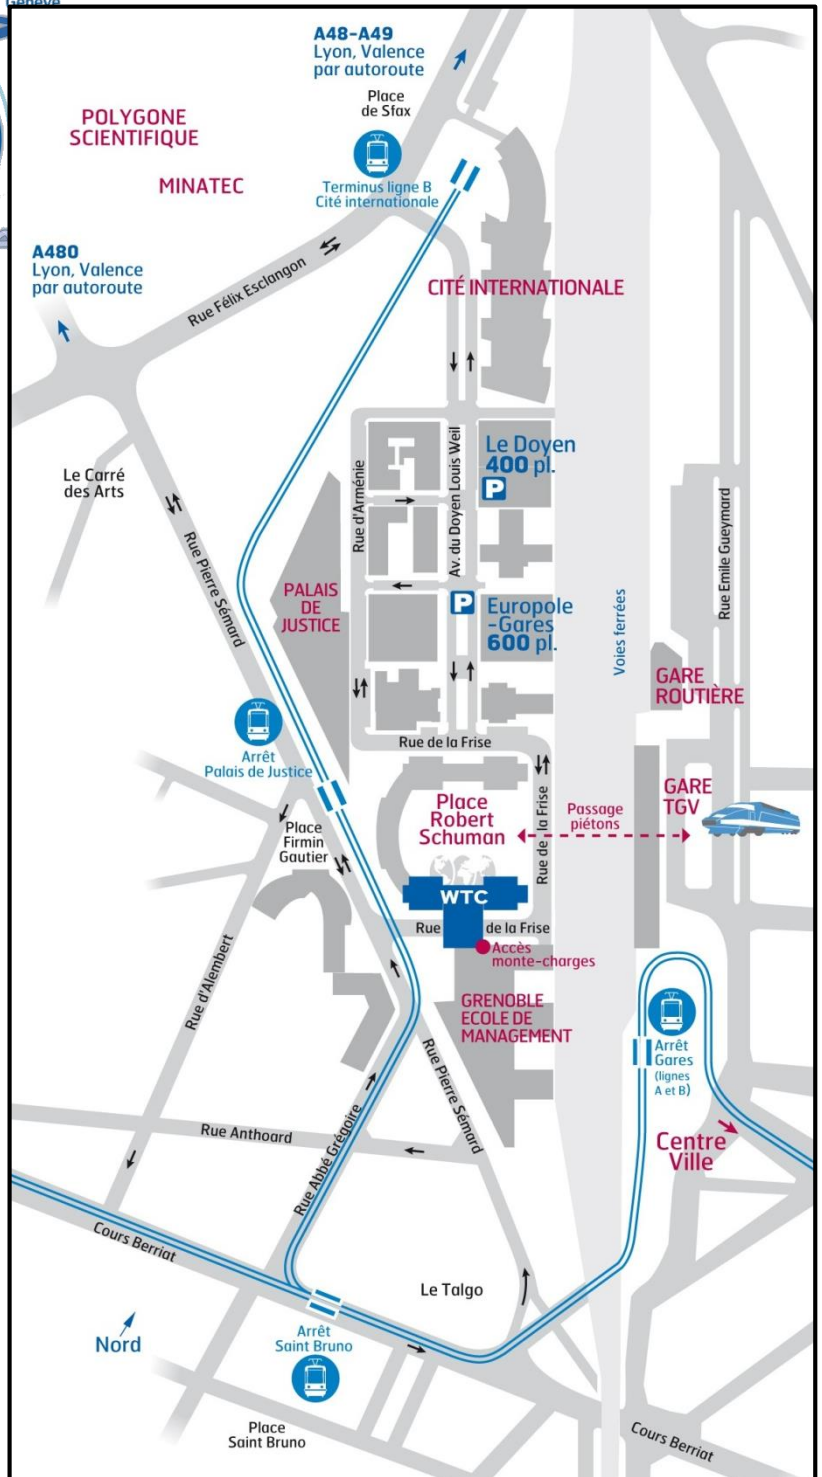

WORLD TRADE CENTER
GRENOBLE

CENTRE DE CONGRÈS

ACCESS MAP

Aéroport Lyon St-Exupéry
Aéroport Grenoble Isère

Paris - A48
Valence - A49

GENERAL MAP

BY TRAM

- line A : Gares stop
- line B : Palais de Justice stop

BY CAR

- Coming from Geneva and Chambéry by A41 highway : take the *rocade sud* (ring road), follow signs to Lyon by highway, take the Europole exit and follow signs to Europole
- Coming from Lyon by A48 highway, take the Europole-Gares exit and follow signs to Europole.

BY TRAIN OR PLANE

- Coming by train or bus: use the underground passage between the railway station and Europole
- Airport shuttles: Grenoble Isère (3 round trips per day), Lyon Saint-Exupéry (17 round trips per day) and Genève Cointrin (6 round trips per day).

Aéroport Genève Cointrin

A41
Chambéry
Annecy
Genève

EUROPOLE DISTRICT MAP

CENTRE DE CONGRÈS DU WORLD TRADE CENTER GRENOBLE

5-7 place Robert Schuman - BP 1521 - 38025 Grenoble Cedex 1 - France - T. +33 (0)4 76 28 28 80